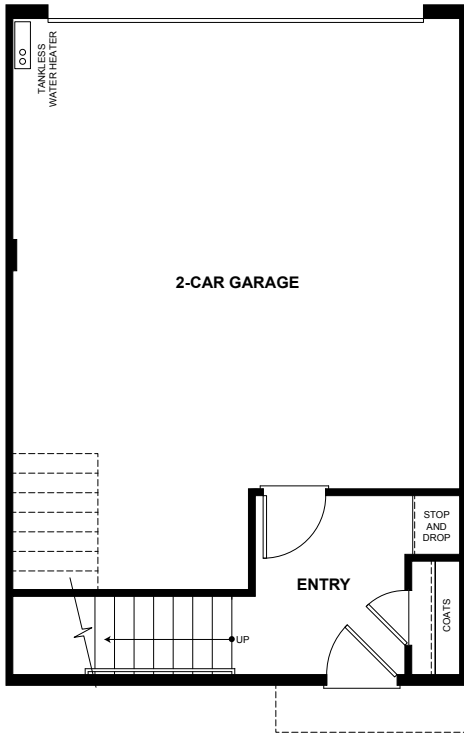

PLAN 1

1,195 Sq. Ft. | 2 Bedrooms | 2.5 Baths | Great Room | Private Balcony

FIRST FLOOR

SECOND FLOOR

THIRD FLOOR